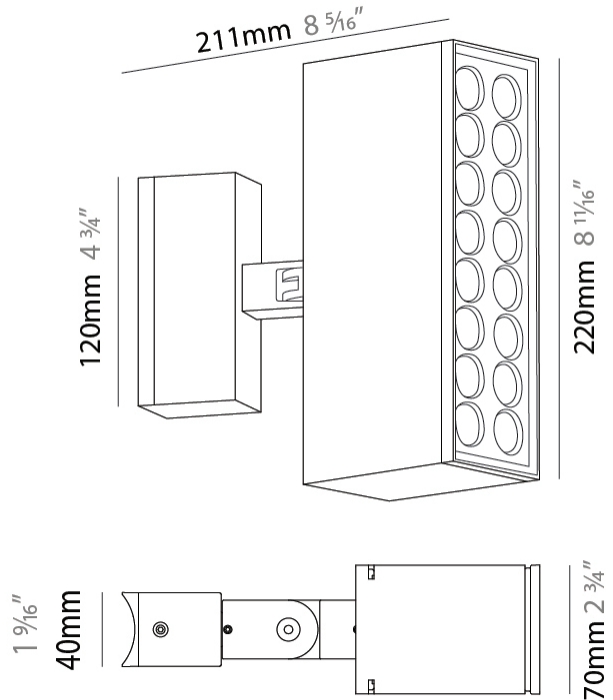

1. To build a product code in our configurator select the specify button on the base model # product page
2. To build a manual product code on this datasheet choose from the options listed below in blue font and add the suffix to the base model #

GENERAL

Series: Target
Brand: Platek
Division: Exterior
Mounting Type: Post
Mounting Location: Above Ground
Subcategory: Bollard

PHYSICAL

Shape: Rectangle
Length (mm): 220
Length (in): 8 ¹¹/₁₆
Width (mm): 70
Width (in): 2 ³/₄
Height (mm): 227
Height (in): 8 ⁷/₁₆
Light Distribution: Adjustable / Direct
Screws: A4 stainless steel
Diffuser: Clear tempered glass
Fixture Finish: [BLK / WHI / GRY / COR / ANT / BRZ](#)
Fixture Material: Aluminum Die Cast

ELECTRICAL

Lamp Type: LED
Input Wattage (W): 34
Total Output Wattage (W): 32
Dimming: Non-Dimmable
Driver Included: Yes
Driver Location: Integrated
Driver Type: Constant Current - Universal
Driver Class: Class 2
Input Voltage (V): 120 - 277
Constant Current (MA): 700
Upon Request: (Not included - see components [IP65 or higher enclosure to be supplied by others]) Remote: 0-10Vdc dimming / DMX

LED

Number of LEDs: 16
Color Temperature (°K): [2700 / 3000 / 4000](#)
Max. Delivered Lumen (lm): Max 4610
CRI: >80 CRI
Lamp Life (hrs): 60000

OPTICAL

Optic°: [9 / 24 / 48 / ELL](#)
Adjustability: Rotational 330°; Tilt 90°

RATINGS AND CERTIFICATIONS

Certified By: Certified for North American Standards
IP rating: IP66
IK Rating: IK08